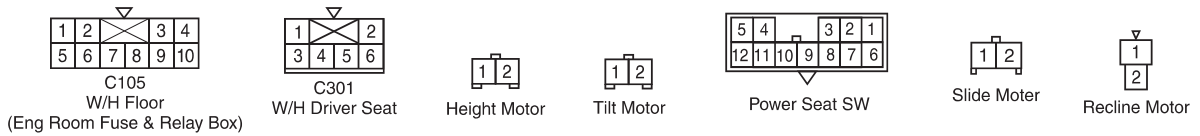

(1) CONNECTOR INFORMATION

Connector Number (Pin Number, Color)	Connecting Wiring Harness	Connector Position	Remark
C105 (10Pin, White)	W/H Floor - Eng Room Fuse & Relay Box	Eng Room Fuse & Relay Box	
C301 (6Pin, White)	W/H Floor - W/H Driver Seat	Under the Driver Seat	
G302	W/H Floor	Under the Driver Seat	

(2) CONNECTOR IDENTIFICATION SYMBOL & PIN NUMBER POSITION