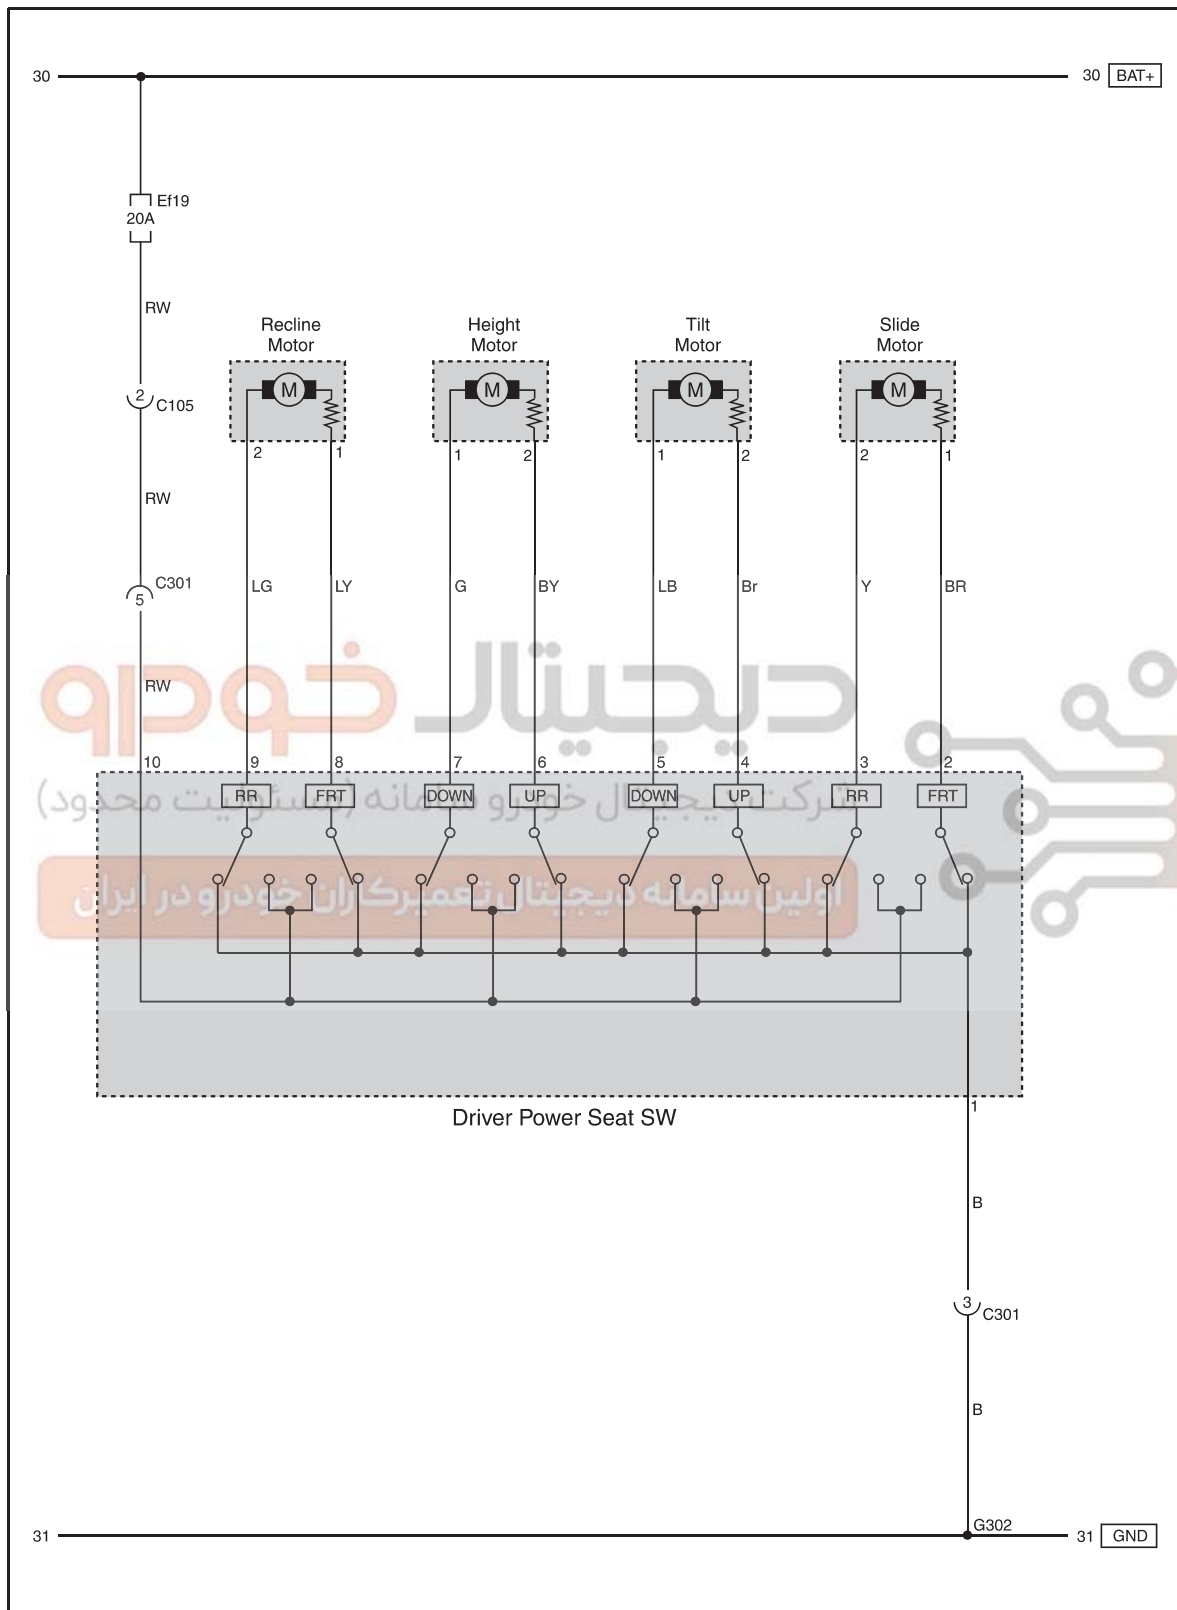

7410-00 POWER SEAT - DRIVER

CIRCUIT
ACTYON 2010.01

Modification basis	
Application basis	
Affected VIN	

(1) CONNECTOR INFORMATION

Connector Number (Pin Number, Color)	Connecting Wiring Harness	Connector Position	Remark
C105 (10Pin, White)	W/H Floor - Eng Room Fuse & Relay Box	Eng Room Fuse & Relay Box	
C301 (6Pin, White)	W/H Floor - W/H Driver Seat	Under the Driver Seat	
G302	W/H Floor	Under the Driver Seat	