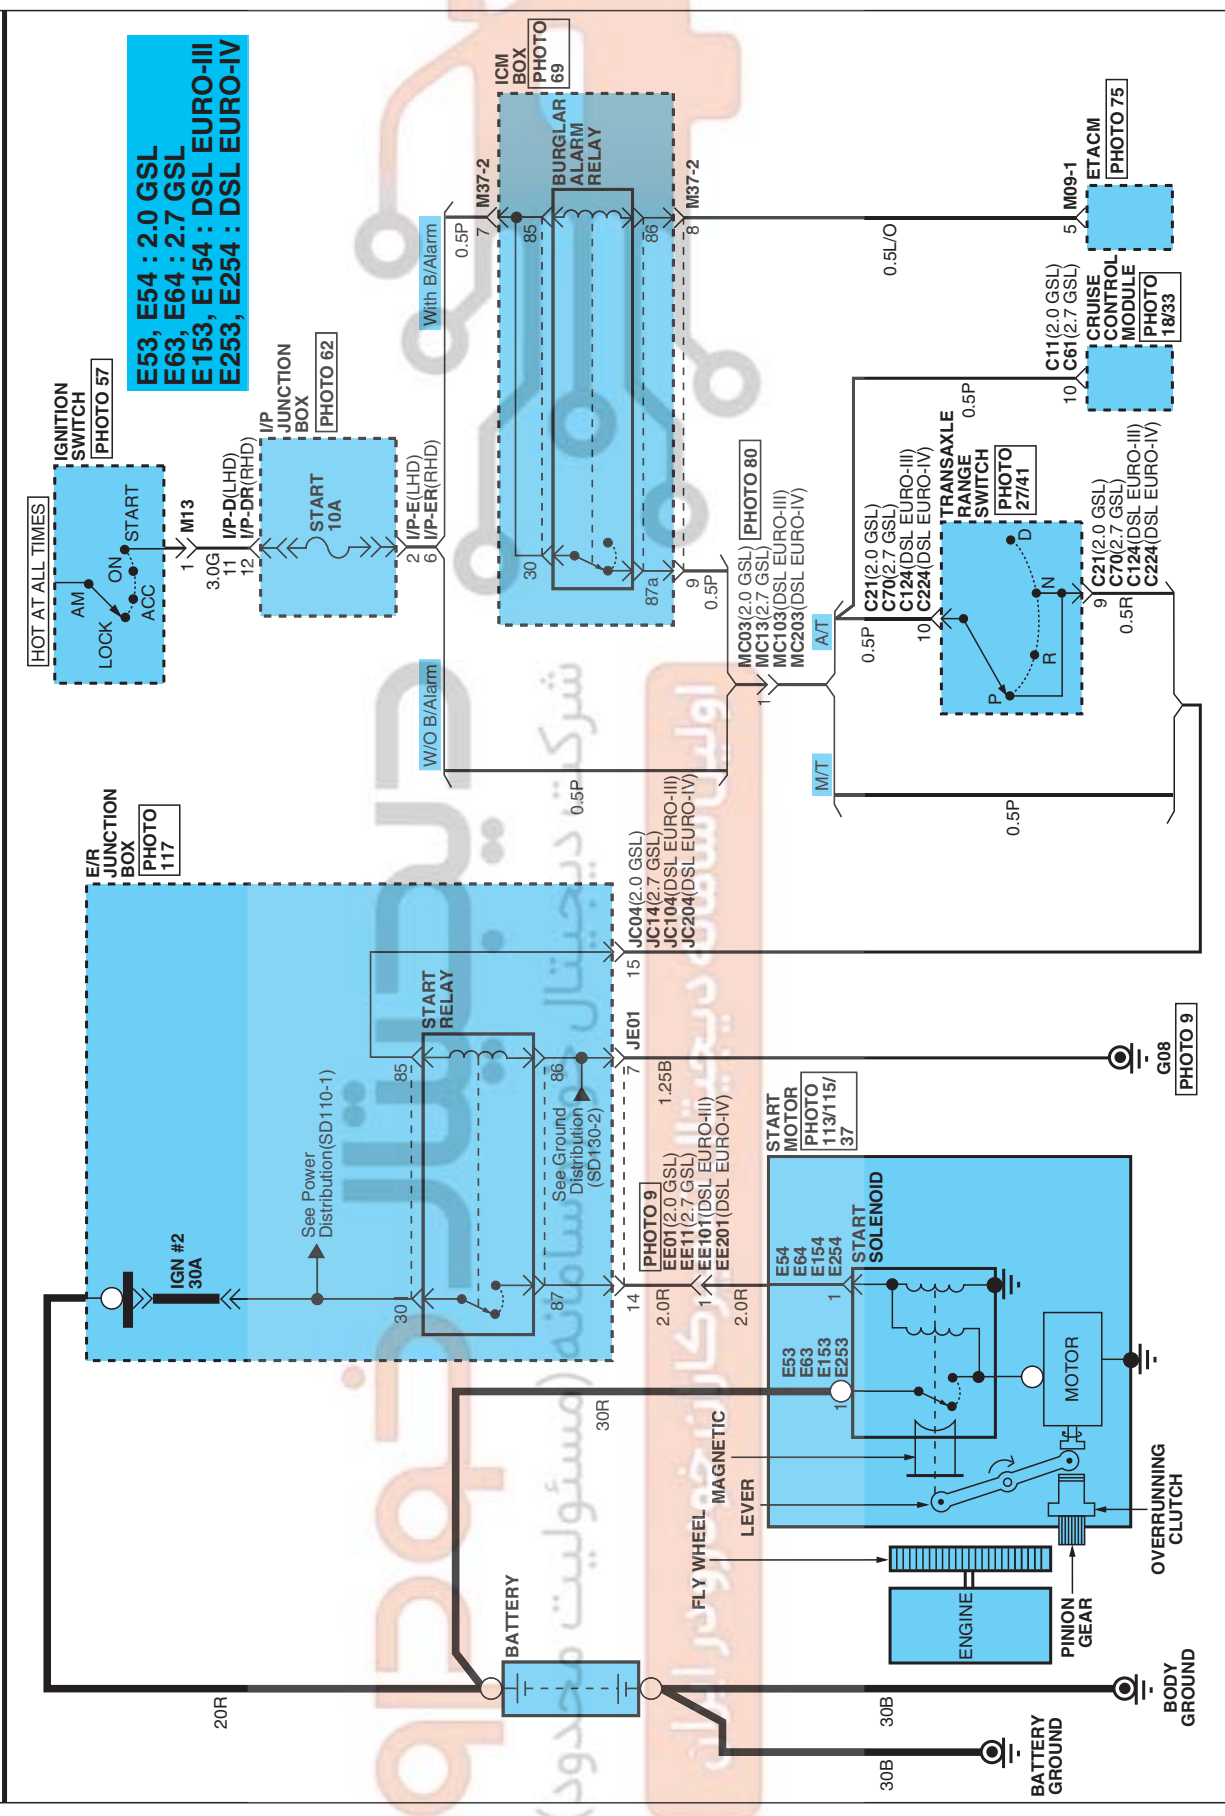

STARTING SYSTEM EB928ETC

STARTING SYSTEM (1)

SD360-1

STARTING SYSTEM

STARTING SYSTEM (2)

SD360-2

**C11/C61**

AMP\_EJWP\_12F\_B

**C21/C70/C124/C224**

KET\_SSD\_10F\_B\_A

**E53/E63/E153/E253**

CR01F052

**E54/E64**

KET\_250WP\_01F\_B

**E154/E254**

KET\_250WP\_01F\_B

**M09-1**

AMP\_0407\_26F\_W\_HD

**M13**

KUM\_DSD\_06F\_B

**M37-2**

AMP\_09011L\_10F\_W

**BLANK**

**BLANK**

**BLANK**